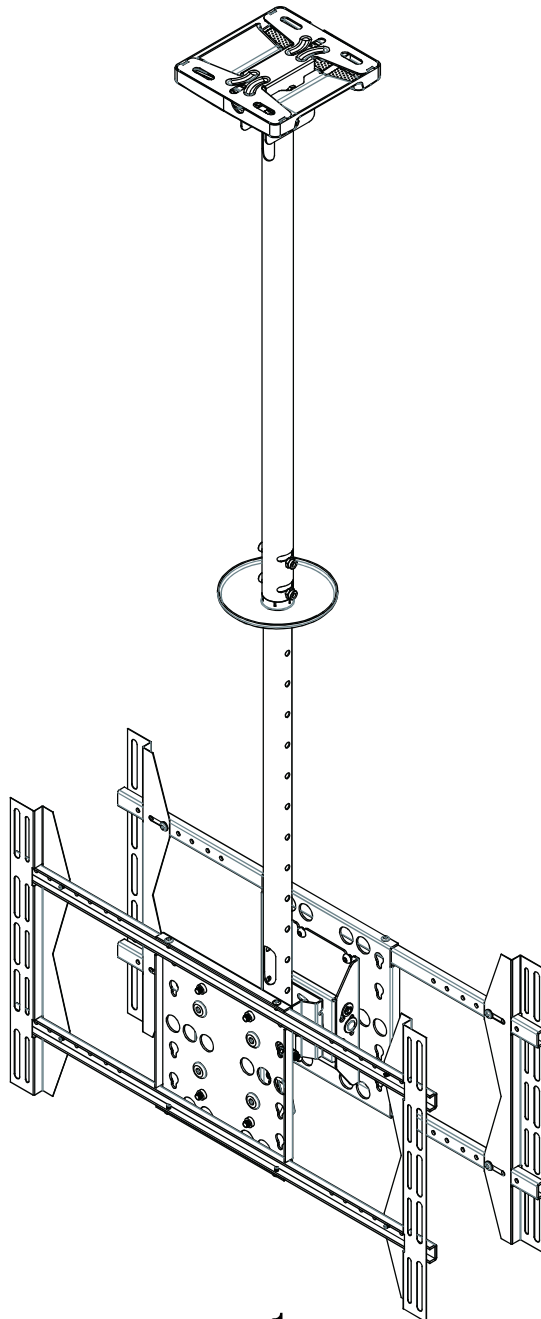

### SMCM300D

Support 40" to 80" Screen Size

Max Load Capacity: 35 Kgs Per Screen

VESA 100x100mm / 600x400mm Compatible

A	B	C	D	E	F	G	H	I
M5X25  X8	M6X25  X8	M8X25  X8	M6X12  X8	Ø16XØ6.4X1.5  X8	M6  X8	Square washer  X8	13mm  X8	6mm  X1
J	K	L	M	N	O	P		
Anchor  X6	Lag bolt  X6	Open-wrench  X1	M8  X11	Ø18XØ8.3X1.5  X21	M8X12x10mm 8.8 grade  X8	M8X60x10mm 8.8 grade  X11		