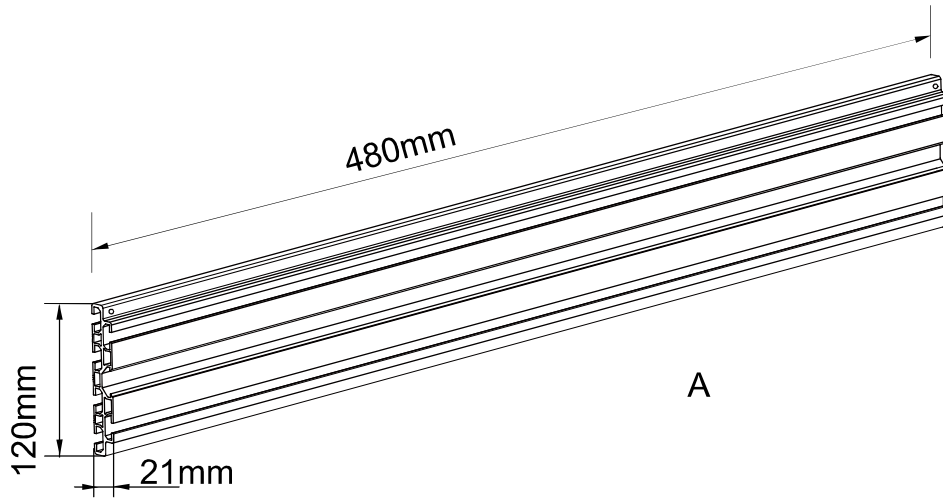

Technical Summary

SAR480-Alu. Rail (48CM)

COMPONENT CHECKLIST

Item	Name	QTY
A	Aluminum Rail 480mm	1

PRODUCT DIMENSIONS