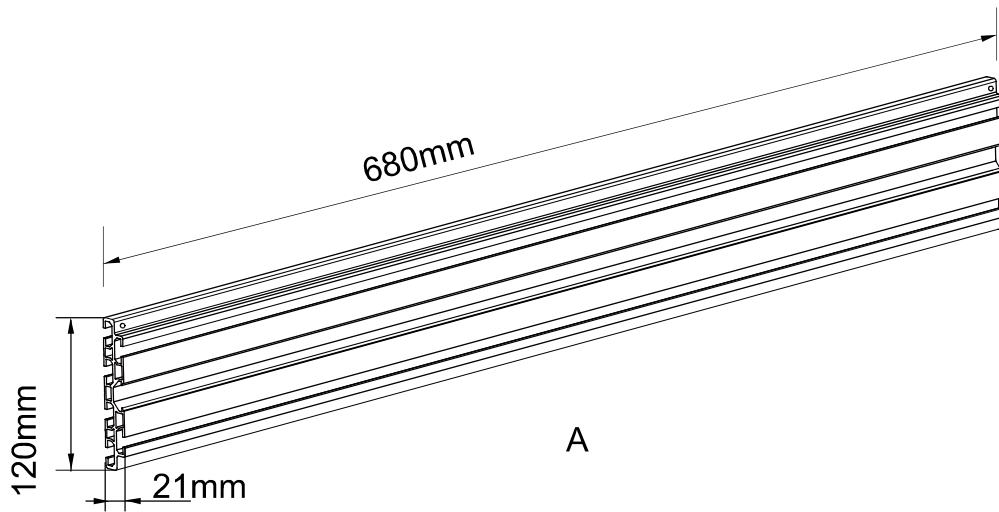

Technical Summary

SAR680-Alu. Rail (68CM)

COMPONENT CHECKLIST

Item	Name	QTY
A	Aluminum Rail 680mm	1

PRODUCT DIMENSIONS