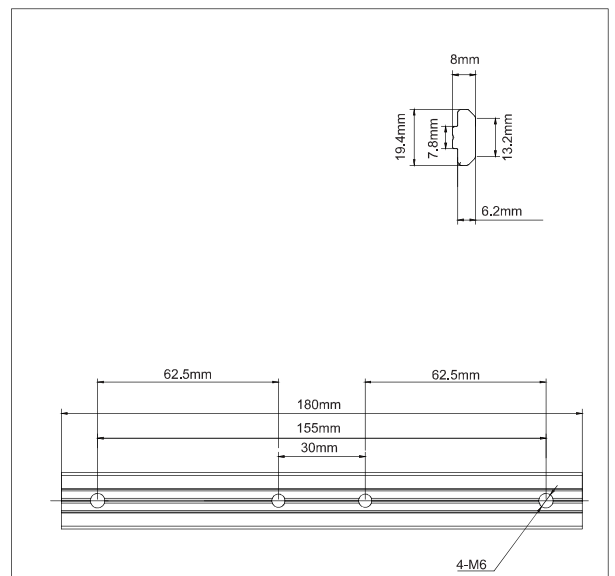

Technical Summary

SAREXTBAR-LCD Alu. Rail Extension Bars

COMPONENT CHECKLIST

Item	Name	QTY
A	Rail Extender Bar	4
B	M6 x 8mm Set Screw	16
C	3mm Allen Key	1

PRODUCT DIMENSIONS

INSTALLATION INSTRUCTION