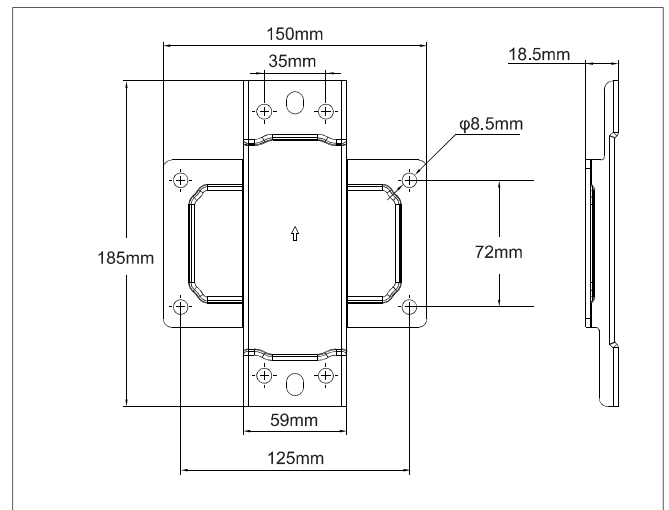

Technical Summary

SARWALLBKT-Small Wall Plate

A

COMPONENT CHECKLIST

Item	Name	QTY
A	Wall Plate	1
B	M8 x 10mm Screw	4
C	M8 Nut	4
D	M8 Washer	2
E	Coach Screw	2
F	Plastic Anchor	2
G	5mm Allen Key	1

PRODUCT DIMENSIONS