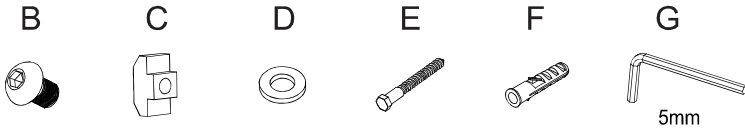

Technical Summary

SARWALLBKT-Small Wall Plate

A

COMPONENT CHECKLIST

Item	Name	QTY
A	Wall Plate	1
B	M8 x 10mm Screw	4
C	M8 Nut	4
D	M8 Washer	2
E	Coach Screw	2
F	Plastic Anchor	2
G	5mm Allen Key	1

PRODUCT DIMENSIONS