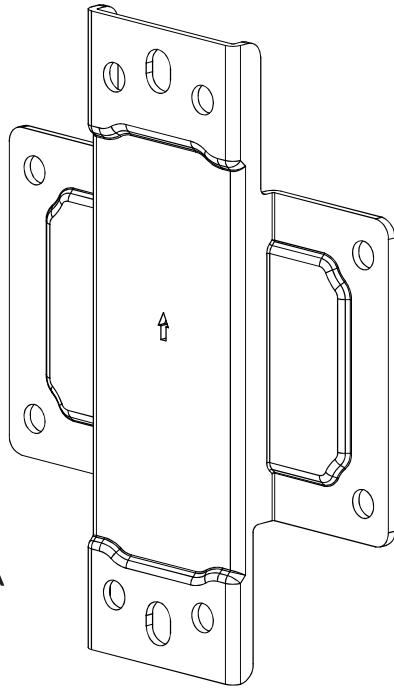

Technical Summary

SARWALLBKT-Small Wall Plate

A

COMPONENT CHECKLIST

Item	Name	QTY
A	Wall Plate	1
B	M8 x 10mm Screw	4
C	M8 Nut	4
D	M8 Washer	2
E	Coach Screw	2
F	Plastic Anchor	2
G	5mm Allen Key	1

PRODUCT DIMENSIONS