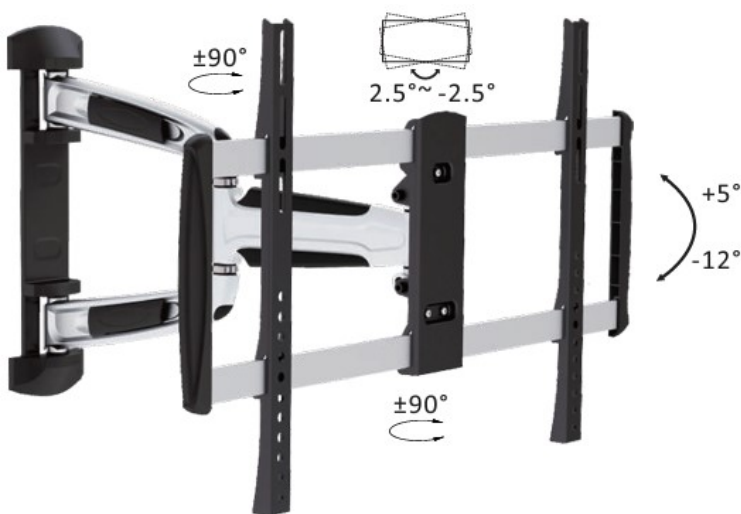

Chic Aluminum LED LCD TV Wall Mounts

SLPA31-463

MOST **37"-70"** MAX.VESA 600x400
35kg/77lbs RATED WEIGHT
 53-518mm VESA COMPATIBLE
 200x200, 300x300, 400x200, 400x400, 600x400

Features:

1. +5°~-12° Effortless Tilt; 180° Swiveling
2. Built-in Screen Level Adjustment
3. Decorative Plastic Covers
4. Integrated Cable Management