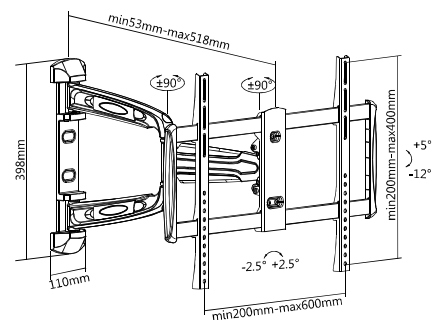

Chic Aluminum LED LCD TV Wall Mounts

SLPA31-463

MOST **37"-70"** MAX.VESA 600x400
35kg/77lbs RATED WEIGHT
 53-518mm VESA COMPATIBLE
 200x200, 300x300, 400x200, 400x400, 600x400

Features:

1. +5°~-12° Effortless Tilt; 180° Swiveling
2. Built-in Screen Level Adjustment
3. Decorative Plastic Covers
4. Integrated Cable Management