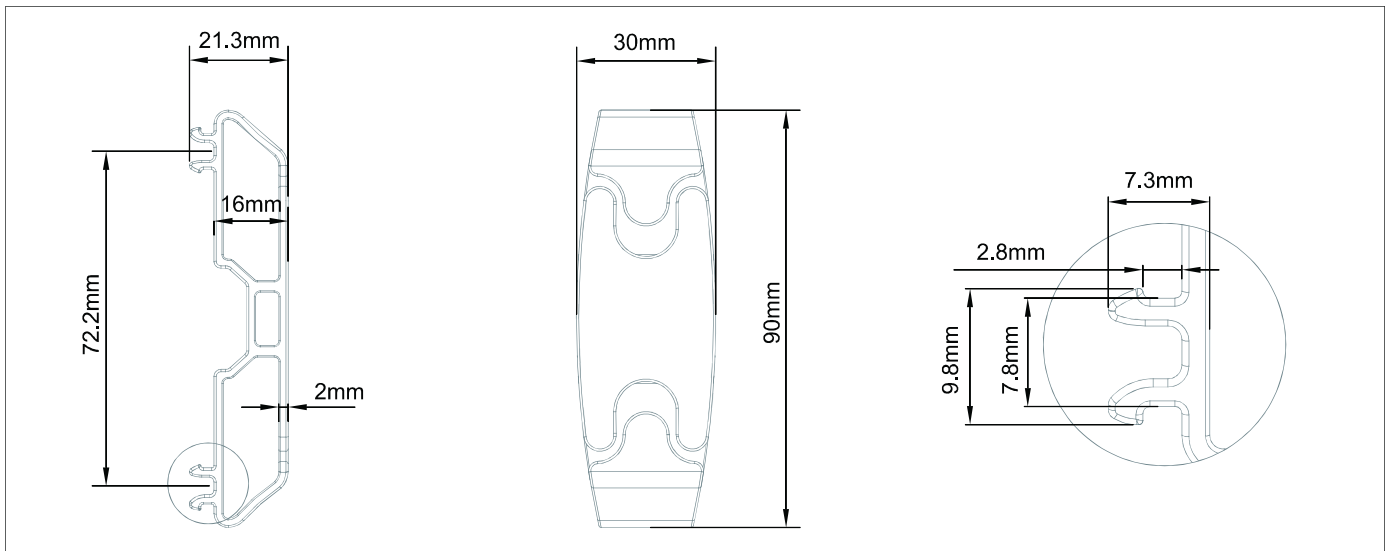

SARCABMGNT Aluminium Rail Cable Management

COMPONENT CHECKLIST

Item	Name	QTY
A	Cable Management	2

PRODUCT DIMENSIONS

INSTALLATION INSTRUCTION