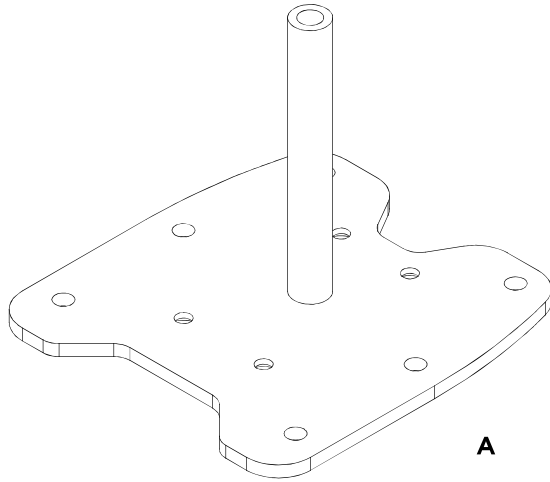

## SARFIXBASE Aluminium Pillar Floor Plate

### COMPONENT CHECKLIST

Item	Name	QTY
A	Floor Plate	1
B	M8 x 45mm Countersunk Screw	4
C	M8 Washer	6
D	Coach Screw	6
E	Plastic Anchor	6
F	5mm Hex Key	1

### PRODUCT DIMENSIONS