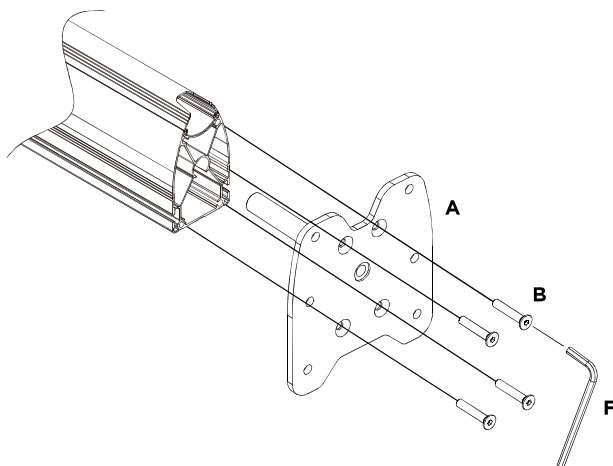

INSTALLATION INSTRUCTION

1. Mount post to floor plate