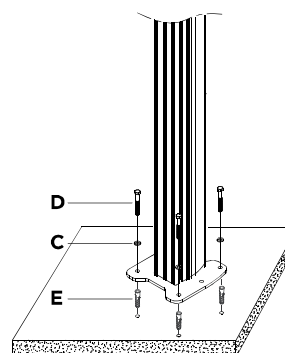

2. Fix to floor

a. Brick or concrete floor