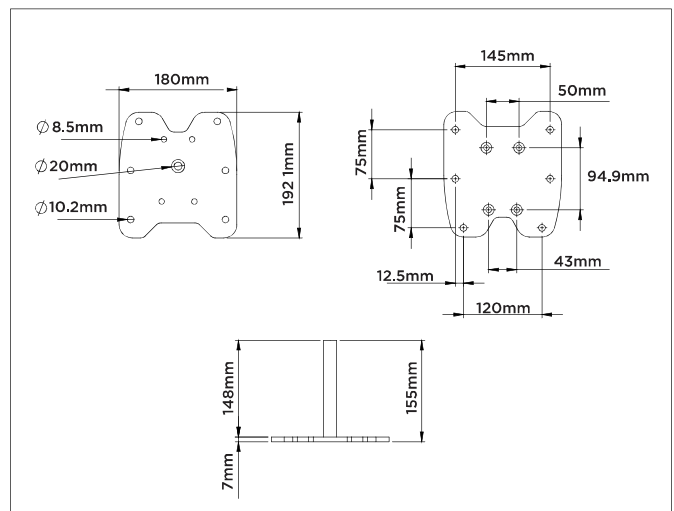

### COMPONENT CHECKLIST

Item	Name	QTY
A	Floor Plate	1
B	M8 x 45mm Countersunk Screw	4
C	M8 Washer	6
D	Coach Screw	6
E	Plastic Anchor	6
F	5mm Hex Key	1

### PRODUCT DIMENSIONS