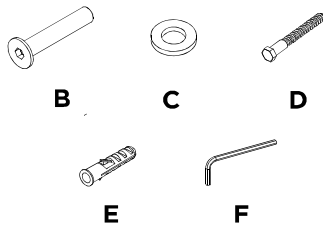

### COMPONENT CHECKLIST

Item	Name	QTY
A	Floor Plate	1
B	M8 x 45mm Countersunk Screw	4
C	M8 Washer	6
D	Coach Screw	6
E	Plastic Anchor	6
F	5mm Hex Key	1

### PRODUCT DIMENSIONS