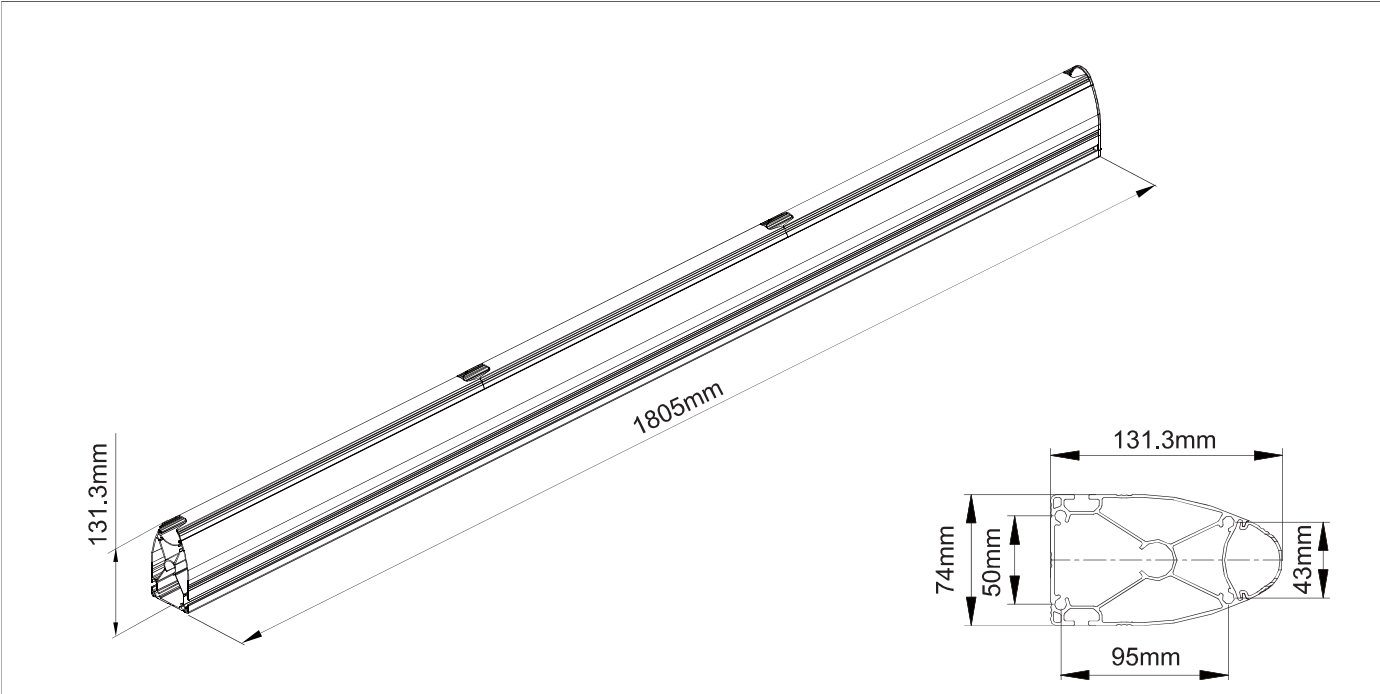

Technical Summary

SARPOLE1800 - Aluminium Pillar (180cm)

COMPONENT CHECKLIST

Item	Name	QTY
A	Aluminum Column, 1800mm Long	1

PRODUCT DIMENSIONS

INSTALLATION INSTRUCTION