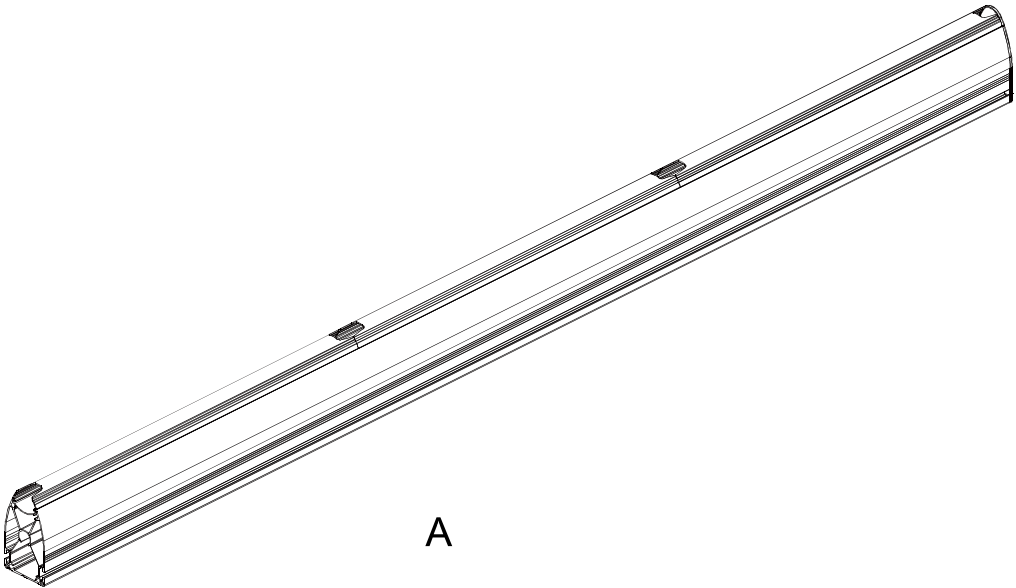

Technical Summary

SARPOLE1800 - Aluminium Pillar (180cm)

COMPONENT CHECKLIST

Item	Name	QTY
A	Aluminum Column, 1800mm Long	1

PRODUCT DIMENSIONS

INSTALLATION INSTRUCTION