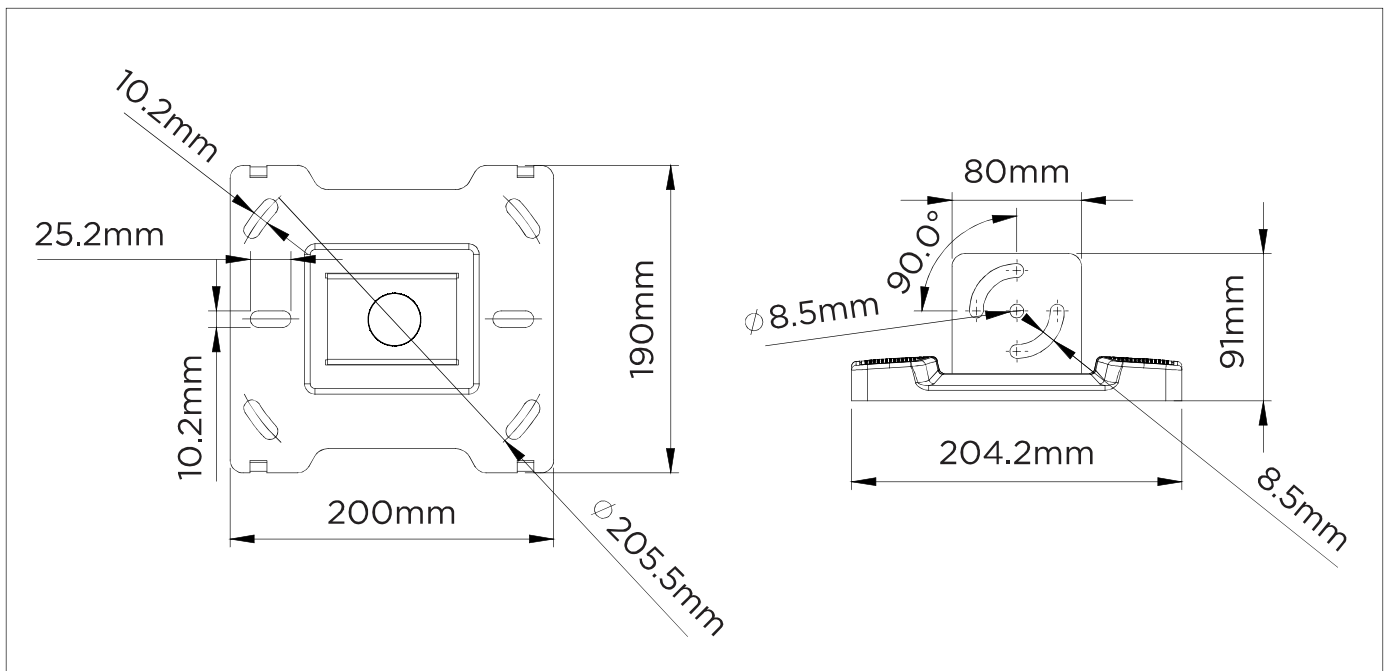

Technical Summary

SMCMPLT - Ceiling Plate With Plastic Cover

COMPONENT CHECKLIST

Item	Name	QTY
BB	Ceiling Plate	1
CC	Plastic Cover	1
EE	End Cap	1
B1	Open Wrench	1
B2	6mm Hex Key	1
C1	M8x70mm Screw	3
C2	M8 Washer	12
C3	M8x60mm Screw	1
C4	M8 Nut	4
C5	Coach Screw	6
C6	Plastic Anchor	6

PRODUCT DIMENSION

INSTALLATION INSTRUCTION

1. Attach pole to ceiling mount

2. Fix plate to ceiling
a. Brick or concrete

b. Wood

3.

4.