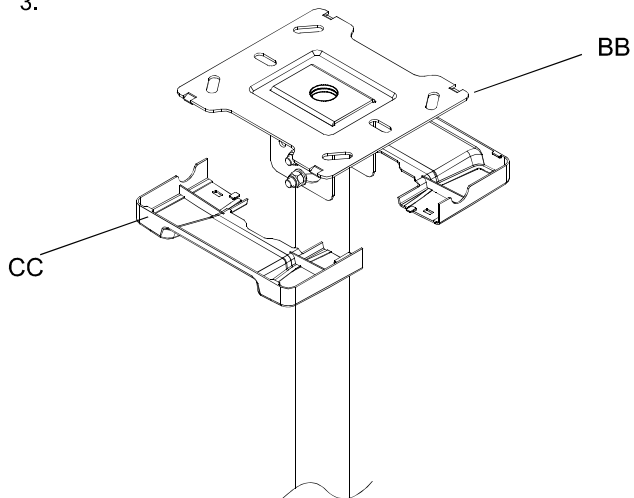

Technical Summary

SMCMPLT - Ceiling Plate With Plastic Cover

COMPONENT CHECKLIST

Item	Name	QTY
BB	Ceiling Plate	1
CC	Plastic Cover	1
EE	End Cap	1
B1	Open Wrench	1
B2	6mm Hex Key	1
C1	M8x70mm Screw	3
C2	M8 Washer	12
C3	M8x60mm Screw	1
C4	M8 Nut	4
C5	Coach Screw	6
C6	Plastic Anchor	6

PRODUCT DIMENSION

INSTALLATION INSTRUCTION

1. Attach pole to ceiling mount

2. Fix plate to ceiling
a. Brick or concrete

b. Wood

3.

4.