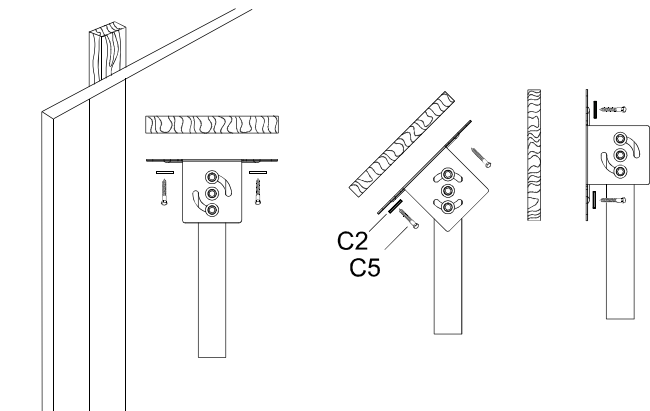

Technical Summary

SMCMPLT - Ceiling Plate With Plastic Cover

COMPONENT CHECKLIST

Item	Name	QTY
BB	Ceiling Plate	1
CC	Plastic Cover	1
EE	End Cap	1
B1	Open Wrench	1
B2	6mm Hex Key	1
C1	M8x70mm Screw	3
C2	M8 Washer	12
C3	M8x60mm Screw	1
C4	M8 Nut	4
C5	Coach Screw	6
C6	Plastic Anchor	6

PRODUCT DIMENSION

INSTALLATION INSTRUCTION

1. Attach pole to ceiling mount

2. Fix plate to ceiling
a. Brick or concrete

b. Wood

3.

4.