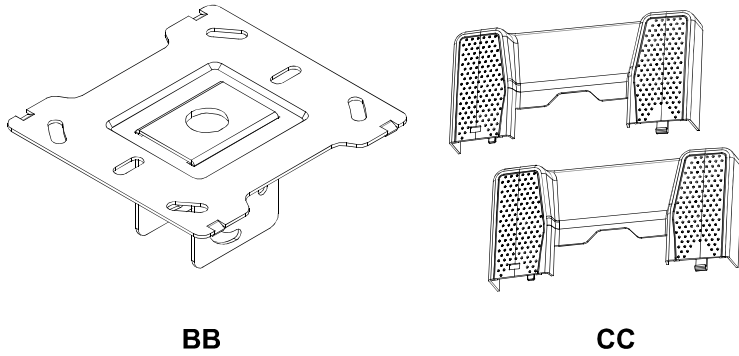

Technical Summary

SMCMPLT - Ceiling Plate With Plastic Cover

COMPONENT CHECKLIST

Item	Name	QTY
BB	Ceiling Plate	1
CC	Plastic Cover	1
EE	End Cap	1
B1	Open Wrench	1
B2	6mm Hex Key	1
C1	M8x70mm Screw	3
C2	M8 Washer	12
C3	M8x60mm Screw	1
C4	M8 Nut	4
C5	Coach Screw	6
C6	Plastic Anchor	6

PRODUCT DIMENSION

INSTALLATION INSTRUCTION

1. Attach pole to ceiling mount

2. Fix plate to ceiling
a. Brick or concrete

b. Wood

3.

4.