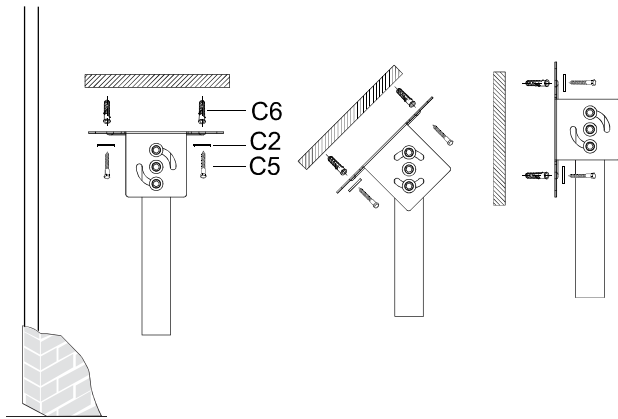

Technical Summary

SMCMPLT - Ceiling Plate With Plastic Cover

COMPONENT CHECKLIST

Item	Name	QTY
BB	Ceiling Plate	1
CC	Plastic Cover	1
EE	End Cap	1
B1	Open Wrench	1
B2	6mm Hex Key	1
C1	M8x70mm Screw	3
C2	M8 Washer	12
C3	M8x60mm Screw	1
C4	M8 Nut	4
C5	Coach Screw	6
C6	Plastic Anchor	6

PRODUCT DIMENSION

INSTALLATION INSTRUCTION

1. Attach pole to ceiling mount

2. Fix plate to ceiling
a. Brick or concrete

b. Wood

3.

4.