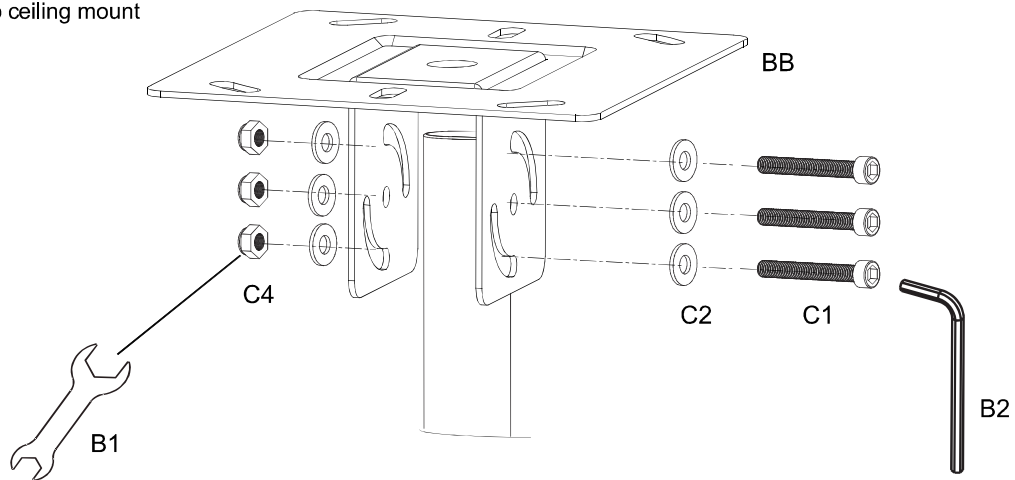

Technical Summary

SMCMPLT - Ceiling Plate With Plastic Cover

COMPONENT CHECKLIST

Item	Name	QTY
BB	Ceiling Plate	1
CC	Plastic Cover	1
EE	End Cap	1
B1	Open Wrench	1
B2	6mm Hex Key	1
C1	M8x70mm Screw	3
C2	M8 Washer	12
C3	M8x60mm Screw	1
C4	M8 Nut	4
C5	Coach Screw	6
C6	Plastic Anchor	6

PRODUCT DIMENSION

INSTALLATION INSTRUCTION

1. Attach pole to ceiling mount

2. Fix plate to ceiling
a. Brick or concrete

b. Wood

3.

4.