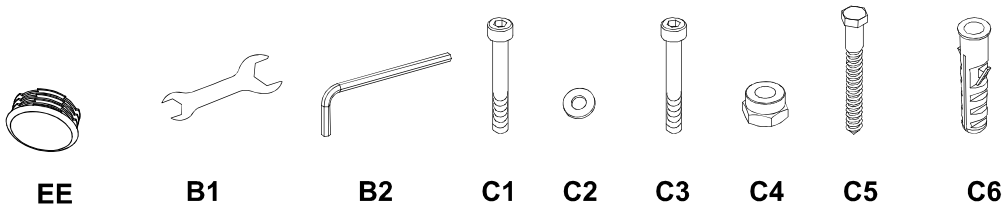

Technical Summary

SMCMPLT - Ceiling Plate With Plastic Cover

COMPONENT CHECKLIST

Item	Name	QTY
BB	Ceiling Plate	1
CC	Plastic Cover	1
EE	End Cap	1
B1	Open Wrench	1
B2	6mm Hex Key	1
C1	M8x70mm Screw	3
C2	M8 Washer	12
C3	M8x60mm Screw	1
C4	M8 Nut	4
C5	Coach Screw	6
C6	Plastic Anchor	6

PRODUCT DIMENSION

INSTALLATION INSTRUCTION

1. Attach pole to ceiling mount

2. Fix plate to ceiling
a. Brick or concrete

b. Wood

3.

4.