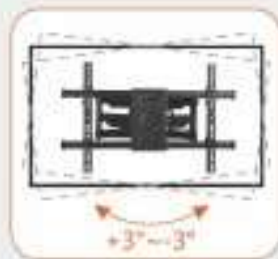

BRATECK SLPA49-686

Quick lock and release system holds TV in place with no tools required

Freely tilting at a desired viewing angle by using an adjusting knob

*New Design,
New Experience*

Swiveling arm offer maximum viewing flexibility

Built-in level adjustment ensures perfect positioning

Integrated cable management keeps cables neatly organized